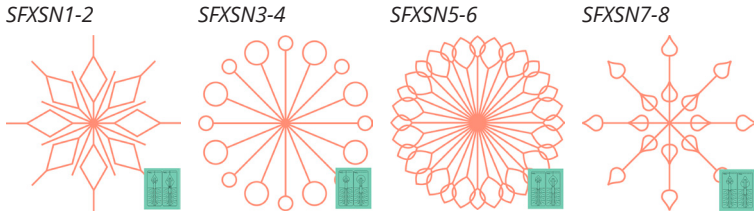

- Snowflakes 1 & 2 ..... WT-SFXSN1-2* $39.00
- Snowflakes 3 & 4 ..... WT-SFXSN3-4* $39.00
- Snowflakes 5 & 6 ..... WT-SFXSN5-6* $39.00
- Snowflakes 7 & 8 ..... WT-SFXSN7-8* $39.00
- Snowflakes 8 Piece Set (1 of each size) ..... WT-SFXSNSET8* $125.00