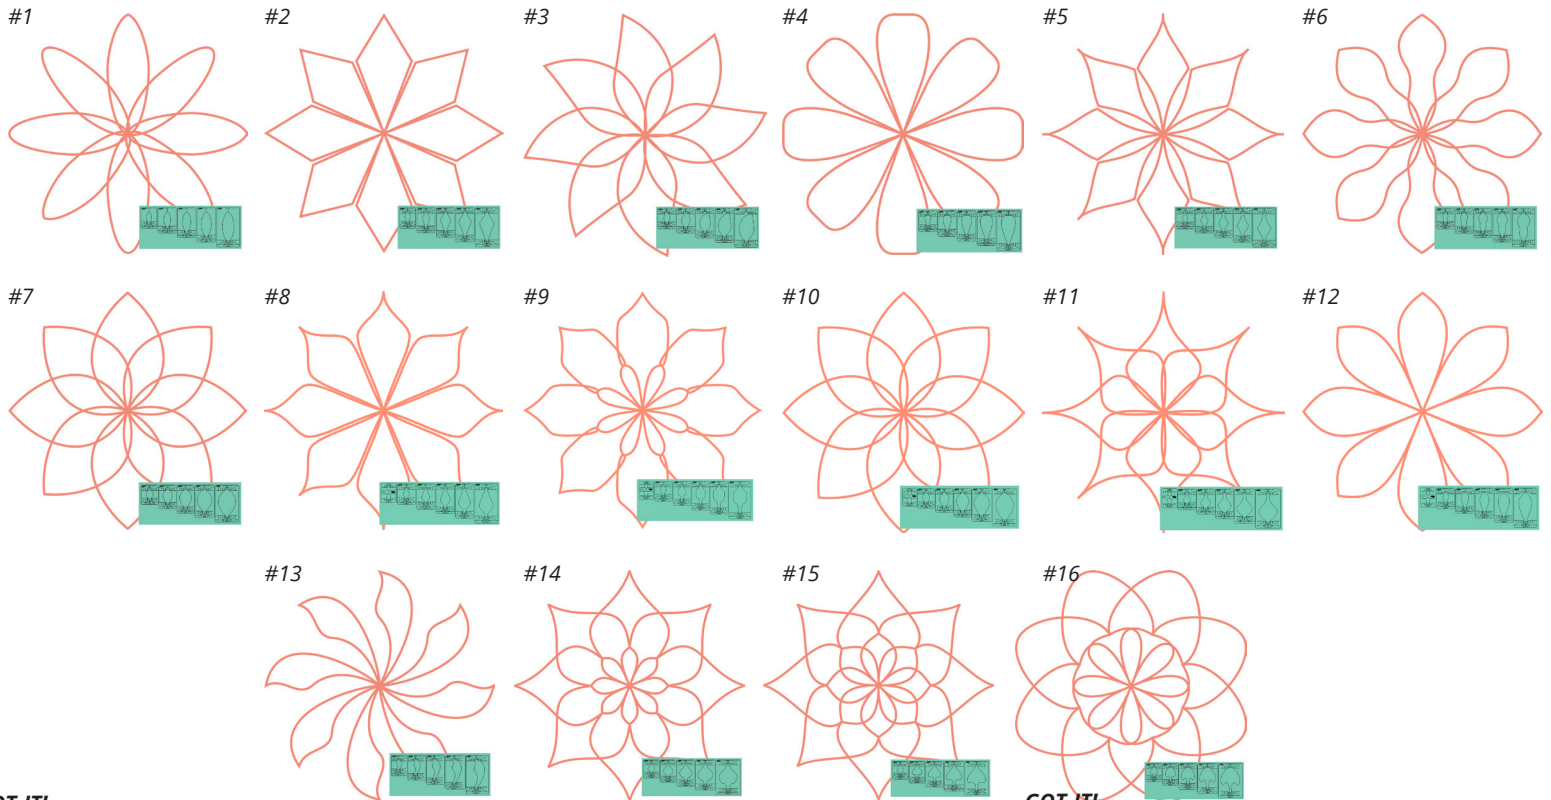

WESTALEE DESIGN ROTATING TEMPLATES

Spin-e-fex Templates

Spin-e-fex uses our unique Westalee Design Key System. The Key System makes it possible to stitch around the inside of a template without the need to cut the threads, to enter or exit the template and leaves no unsightly flat line when stitching past an open gate entrance. Available in 3 1/2", 5 1/2", 7 1/2", 9 1/2", 11 1/2" or mini sizes (1 1/2" and 2 1/2"), or as 5pc set (set doesn't include mini sizes).