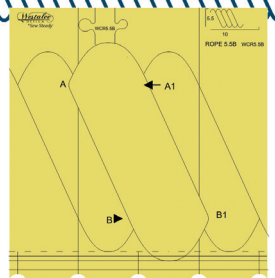

Corner Mark Circle Templates

The etched reference lines are marked to align with the corner of the block. Marked in 1/4" increments.

WT-CMC-1 (Set of 2):

12" & 10" set

WT-CMC-2 (Set of 3):

8", 6" & 4" set

WT-CMO-1 (Set of 2):

WT-WCR 1.5E

WT-WCR 2.5A

WT-WCR 2.5B

WT-WCR 2.5C

WT-WCR 2.5E

GOT-IT!

- WT-WCR.75A* 3/4" x 2 1/4" \$22.00
- WT-WCR1.5A* 1 1/2" x 3" \$22.00
- WT-WCR1.5B* 1 1/2" x 4" \$24.00
- WT-WCR1.5C* 1 1/2" x 5" \$24.00
- WT-WCR1.5D* 1 1/2" x 6" \$28.00
- WT-WCR1.5E* 1 1/2" x 1 1/2" \$22.00
- WT-WCR2.5A* 2 1/2" x 3" \$24.00
- WT-WCR2.5B* 2 1/2" x 4" \$28.00
- WT-WCR2.5C* 2 1/2" x 5" \$28.00
- WT-WCR2.5E* 2 1/2" x 2 1/2" \$24.00
- WT-WCR5.5A* 5 1/2" x 5" \$45.00
- WT-WCR5.5B* 5 1/2" x 3" \$35.00