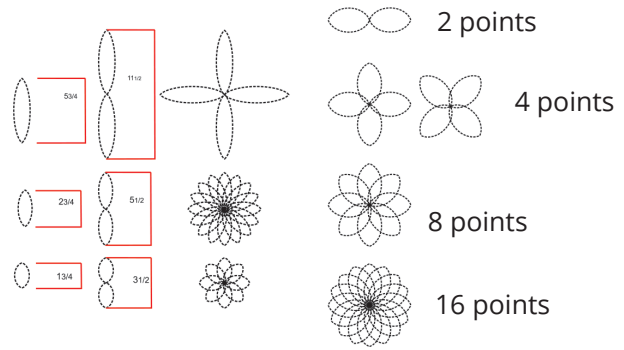

WT-COQSPW36*
\$20.00
5-1/2", 16 rotations

**Also available as 4pc Set, 5-1/2" design, 7-1/2" design or 9-1/2" design.

Find a Reseller Near You: www.sewsteady.com

*All Templates are shank specific, and are available in: Low Shank (3mm), High Shank (4.5mm), Long Arm (6mm)

WESTALEE DESIGN ROTATING TEMPLATES

Spin-e-fex Templates

Spin-e-fex uses our unique Westalee Design Key System. The Key System makes it possible to stitch around the inside of a template without the need to cut the threads, to enter or exit the template and leaves no unsightly flat line when stitching past an open gate entrance. Available in 3 1/2", 5 1/2", 7 1/2", 9 1/2", 11 1/2" or mini sizes (1 1/2" and 2 1/2"), or as 5pc set (set doesn't include mini sizes).