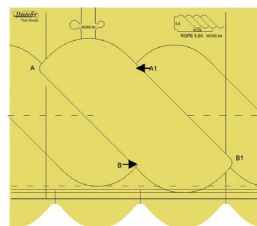

WT-WCR 1.5E

WT-WCR 2.5A

WT-WCR 2.5B

WT-WCR 2.5C

WT-WCR 2.5E

GOT-IT!

- WT-WCR.75A* 3/4" x 2 1/4" \$22.00
- WT-WCR1.5A* 1 1/2" x 3" \$22.00
- WT-WCR1.5B* 1 1/2" x 4" \$24.00
- WT-WCR1.5C* 1 1/2" x 5" \$24.00
- WT-WCR1.5D* 1 1/2" x 6" \$28.00
- WT-WCR1.5E* 1 1/2" x 1 1/2" \$22.00
- WT-WCR2.5A* 2 1/2" x 3" \$24.00
- WT-WCR2.5B* 2 1/2" x 4" \$28.00
- WT-WCR2.5C* 2 1/2" x 5" \$28.00
- WT-WCR2.5E* 2 1/2" x 2 1/2" \$24.00
- WT-WCR5.5A* 5 1/2" x 5" \$45.00
- WT-WCR5.5B* 5 1/2" x 3" \$35.00