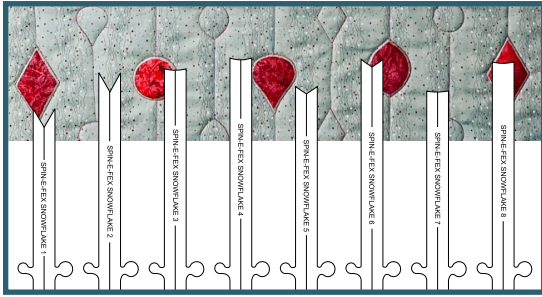

WESTALEE DESIGN ROTATING TEMPLATES

Edge to Edge Snowflake Shape Key Gate

Use Edge to Edge Snowflake Keys to create fun, linear designs with you Westalee Design Spin-e-fex Snowflake Templates! These Keys allow you to stitch the Snowflake shapes from edge to edge. Sold as an 8pc set or 2pc set

GOT-IT!

- WT-SFXSNKEY1* ..... 2pc Diamonds $6.00
- WT-SFXSNKEY2* ..... 2pc Circles $6.00
- WT-SFXSNKEY3* ..... 2pc Pointed Ovals $6.00
- WT-SFXSNKEY4* ..... 2pc Tear Drops $6.00
- WT-SFXSNKEY8PC* ..... 8pc $21.00

Spin-e-fex Snowflake Template

With 2 templates you get 4 keys making it possible to quilt 4 different sizes for each of the Snowflake templates. The measurement is the outer edge of the circumference of the circle the snowflake fits in: 1 1/2" 7 1/2" 9 1/2" 11 1/2" (not limited to these sizes).