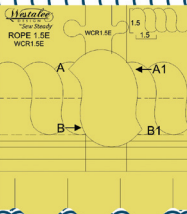

Corner Mark Circle Templates

The etched reference lines are marked to align with the corner of the block. Marked in 1/4" increments.

WT-CMC-1 (Set of 2):

12" & 10" set

WT-CMC-2 (Set of 3):

8", 6" & 4" set

WT-CMO-1 (Set of 2):

Use the Echo edge on the Tool to Echo the Rope.

Overlay the Echo.

Use the Continuous Rope in Sashings and Borders.

WT-WCR .75A

WT-WCR 1.5A

WT-WCR 1.5B

WT-WCR 1.5C

WT-WCR 1.5D