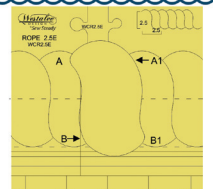

WT-WCR 1.5E