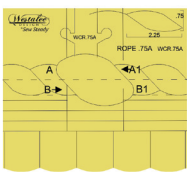

WESTALEE DESIGN QUILTING TEMPLATES

Continuous Rope and Echo Templates

The Continuous Rope can be stitched from left to right, or right to left.
Use the Echo edge on the tool to echo the rope or overlay the echo.

The Continuous Rope can be stitched from left to right, or right to left.

Use the Echo edge on the Tool to Echo the Rope.

Overlay the Echo.

Use the Continuous Rope in Sashings and Borders.

GOT-IT!

- WT-WCR.75A* ..... 3/4" x 2 1/4" $22.00
- WT-WCR1.5A* ..... 1 1/2" x 3" $22.00
- WT-WCR1.5B* ..... 1 1/2" x 4" $24.00
- WT-WCR1.5C* ..... 1 1/2" x 5" $24.00
- WT-WCR1.5D* ..... 1 1/2" x 6" $28.00
- WT-WCR1.5E* ..... 1 1/2" x 1 1/2" $22.00
- WT-WCR2.5A* ..... 2 1/2" x 3" $24.00
- WT-WCR2.5B* ..... 2 1/2" x 4" $28.00
- WT-WCR2.5C* ..... 2 1/2" x 5" $28.00
- WT-WCR2.5E* ..... 2 1/2" x 2 1/2" $24.00
- WT-WCR5.5A* ..... 5 1/2" x 5" $45.00
- WT-WCR5.5B* ..... 5 1/2" x 3" $35.00

Find a Reseller Near You: www.sewsteady.com

*All Templates are shank specific, and are available in: Low Shank (3mm), High Shank (4.5mm), Long Arm (6mm)