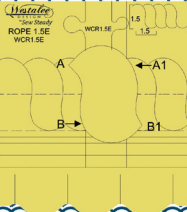

Corner Mark Circle Templates

The etched reference lines are marked to align with the corner of the block. Marked in 1/4" increments.

WT-CMC-1 (Set of 2):

12" & 10" set

WT-CMC-2 (Set of 3):

8", 6" & 4" set

WT-CMO-1 (Set of 2):

Use the Echo edge on the Tool to Echo the Rope.

Overlay the Echo.

Use the Continuous Rope in Sashings and Borders.

WT-WCR .75A

WT-WCR 1.5A

WT-WCR 1.5B

WT-WCR 1.5C

WT-WCR 1.5D