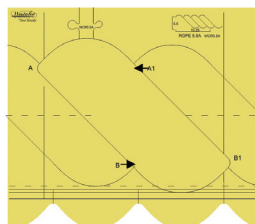

Corner Mark Circle Templates

The etched reference lines are marked to align with the corner of the block. Marked in 1/4" increments.

WT-CMC-1 (Set of 2):

12" & 10" set

WT-CMC-2 (Set of 3):

8", 6" & 4" set

WT-CMO-1 (Set of 2):

WT-WCR 1.5E

WT-WCR 2.5A

WT-WCR 2.5B

WT-WCR 2.5C

WT-WCR 2.5E

GOT-IT!

- WT-WCR.75A* 3/4" x 2 1/4" \$22.00
- WT-WCR1.5A* 1 1/2" x 3" \$22.00
- WT-WCR1.5B* 1 1/2" x 4" \$24.00
- WT-WCR1.5C* 1 1/2" x 5" \$24.00
- WT-WCR1.5D* 1 1/2" x 6" \$28.00
- WT-WCR1.5E* 1 1/2" x 1 1/2" \$22.00
- WT-WCR2.5A* 2 1/2" x 3" \$24.00
- WT-WCR2.5B* 2 1/2" x 4" \$28.00
- WT-WCR2.5C* 2 1/2" x 5" \$28.00
- WT-WCR2.5E* 2 1/2" x 2 1/2" \$24.00
- WT-WCR5.5A* 5 1/2" x 5" \$45.00
- WT-WCR5.5B* 5 1/2" x 3" \$35.00