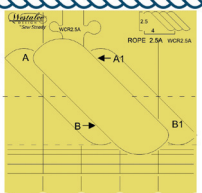

WT-WCR 1.5E