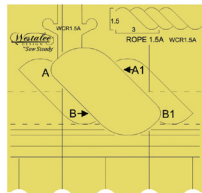

WESTALEE DESIGN QUILTING TEMPLATES

Continuous Rope and Echo Templates

The Continuous Rope can be stitched from left to right, or right to left.
Use the Echo edge on the tool to echo the rope or overlay the echo.

The Continuous Rope can be stitched from left to right, or right to left.

Use the Echo edge on the Tool to Echo the Rope.

Overlay the Echo.

Use the Continuous Rope in Sashings and Borders.

WT-WCR 2.5A

WT-WCR 2.5B

WT-WCR 2.5C

WT-WCR 2.5E

GOT-IT!

- WT-WCR.75A* ..... 3/4" x 2 1/4" $22.00
- WT-WCR1.5A* ..... 1 1/2" x 3" $22.00
- WT-WCR1.5B* ..... 1 1/2" x 4" $24.00
- WT-WCR1.5C* ..... 1 1/2" x 5" $24.00
- WT-WCR1.5D* ..... 1 1/2" x 6" $28.00
- WT-WCR1.5E* ..... 1 1/2" x 1 1/2" $22.00
- WT-WCR2.5A* ..... 2 1/2" x 3" $24.00
- WT-WCR2.5B* ..... 2 1/2" x 4" $28.00
- WT-WCR2.5C* ..... 2 1/2" x 5" $28.00
- WT-WCR2.5E* ..... 2 1/2" x 2 1/2" $24.00
- WT-WCR5.5A* ..... 5 1/2" x 5" $45.00
- WT-WCR5.5B* ..... 5 1/2" x 3" $35.00

Find a Reseller Near You: www.sewsteady.com

*All Templates are shank specific, and are available in: Low Shank (3mm), High Shank (4.5mm), Long Arm (6mm)