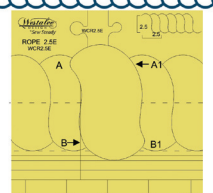

Corner Mark Circle Templates

The etched reference lines are marked to align with the corner of the block. Marked in 1/4" increments.

WT-CMC-1 (Set of 2):

12" & 10" set

WT-CMC-2 (Set of 3):

8", 6" & 4" set

WT-CMO-1 (Set of 2):

WT-WCR 1.5E

WT-WCR 2.5A

WT-WCR 2.5B

WT-WCR 2.5C

WT-WCR 2.5E

GOT-IT!

- WT-WCR.75A* 3/4" x 2 1/4" \$22.00
- WT-WCR1.5A* 1 1/2" x 3" \$22.00
- WT-WCR1.5B* 1 1/2" x 4" \$24.00
- WT-WCR1.5C* 1 1/2" x 5" \$24.00
- WT-WCR1.5D* 1 1/2" x 6" \$28.00
- WT-WCR1.5E* 1 1/2" x 1 1/2" \$22.00
- WT-WCR2.5A* 2 1/2" x 3" \$24.00
- WT-WCR2.5B* 2 1/2" x 4" \$28.00
- WT-WCR2.5C* 2 1/2" x 5" \$28.00
- WT-WCR2.5E* 2 1/2" x 2 1/2" \$24.00
- WT-WCR5.5A* 5 1/2" x 5" \$45.00
- WT-WCR5.5B* 5 1/2" x 3" \$35.00