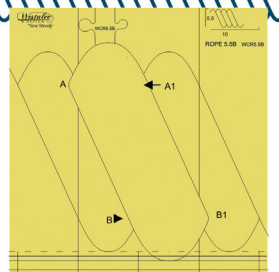

Corner Mark Circle Templates

The etched reference lines are marked to align with the corner of the block. Marked in 1/4" increments.

WT-CMC-1 (Set of 2):

12" & 10" set

WT-CMC-2 (Set of 3):

8", 6" & 4" set

WT-CMO-1 (Set of 2):

WT-WCR 1.5E

WT-WCR 2.5A

WT-WCR 2.5B

WT-WCR 2.5C

WT-WCR 2.5E

GOT-IT!

- WT-WCR.75A* 3/4" x 2 1/4" \$22.00
- WT-WCR1.5A* 1 1/2" x 3" \$22.00
- WT-WCR1.5B* 1 1/2" x 4" \$24.00
- WT-WCR1.5C* 1 1/2" x 5" \$24.00
- WT-WCR1.5D* 1 1/2" x 6" \$28.00
- WT-WCR1.5E* 1 1/2" x 1 1/2" \$22.00
- WT-WCR2.5A* 2 1/2" x 3" \$24.00
- WT-WCR2.5B* 2 1/2" x 4" \$28.00
- WT-WCR2.5C* 2 1/2" x 5" \$28.00
- WT-WCR2.5E* 2 1/2" x 2 1/2" \$24.00
- WT-WCR5.5A* 5 1/2" x 5" \$45.00
- WT-WCR5.5B* 5 1/2" x 3" \$35.00