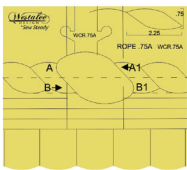

WESTALEE DESIGN QUILTING TEMPLATES

Continuous Rope and Echo Templates

The Continuous Rope can be stitched from left to right, or right to left.
Use the Echo edge on the tool to echo the rope or overlay the echo.

The Continuous Rope can be stitched from left to right, or right to left.

Use the Echo edge on the Tool to Echo the Rope.

Overlay the Echo.

Use the Continuous Rope in Sashings and Borders.

WT-WCR 2.5A

WT-WCR 2.5B

WT-WCR 2.5C

WT-WCR 2.5E

GOT-IT!

- WT-WCR.75A* ..... 3/4" x 2 1/4" $22.00
- WT-WCR1.5A* ..... 1 1/2" x 3" $22.00
- WT-WCR1.5B* ..... 1 1/2" x 4" $24.00
- WT-WCR1.5C* ..... 1 1/2" x 5" $24.00
- WT-WCR1.5D* ..... 1 1/2" x 6" $28.00
- WT-WCR1.5E* ..... 1 1/2" x 1 1/2" $22.00
- WT-WCR2.5A* ..... 2 1/2" x 3" $24.00
- WT-WCR2.5B* ..... 2 1/2" x 4" $28.00
- WT-WCR2.5C* ..... 2 1/2" x 5" $28.00
- WT-WCR2.5E* ..... 2 1/2" x 2 1/2" $24.00
- WT-WCR5.5A* ..... 5 1/2" x 5" $45.00
- WT-WCR5.5B* ..... 5 1/2" x 3" $35.00

Find a Reseller Near You: www.sewsteady.com

*All Templates are shank specific, and are available in: Low Shank (3mm), High Shank (4.5mm), Long Arm (6mm)