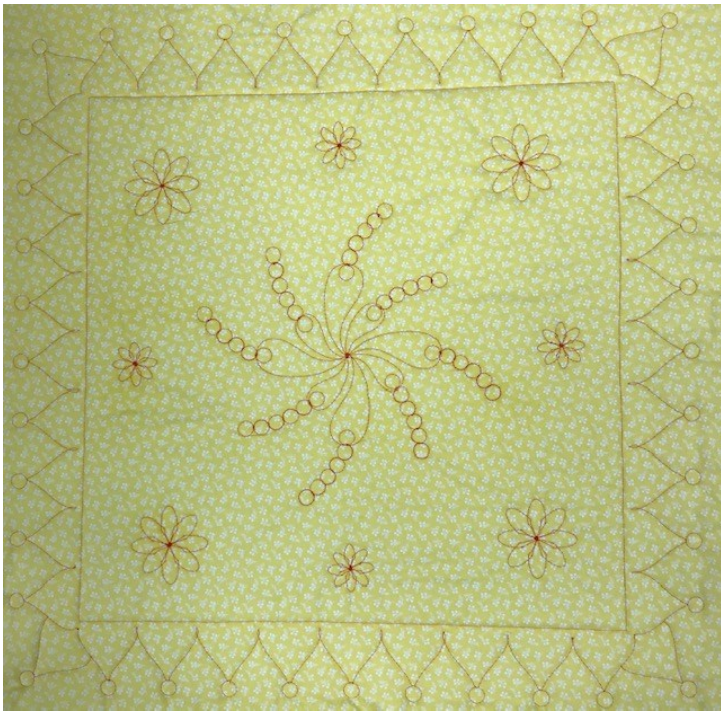

Gold Accredited Teacher

Donelle McAdams

Email: sewbiz@indy.rr.com

May not be reproduced in any format without permission.