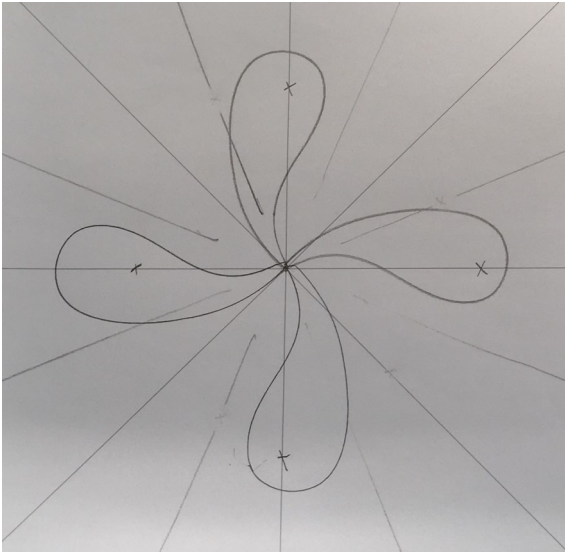

### Threads

- 40 wt. to 50 wt. for Quilting

[12 1/2" Centering Ruler by SEW BIZ](#)

[SENCB Side Threading Needles](#)

[Ruler Stickers](#)

[Clover Chaco Pen](#)

[Pounce Iron-Off Chalk](#)

#90 Top Stitch Needles

### Project Supplies:

18 1/2" Square for Center of Front

32" Square for Backing

1/2 yd. for Borders 4 - 4" x WOF

30" Square of batting

Thread

Gold Accredited Teacher

Donelle McAdams