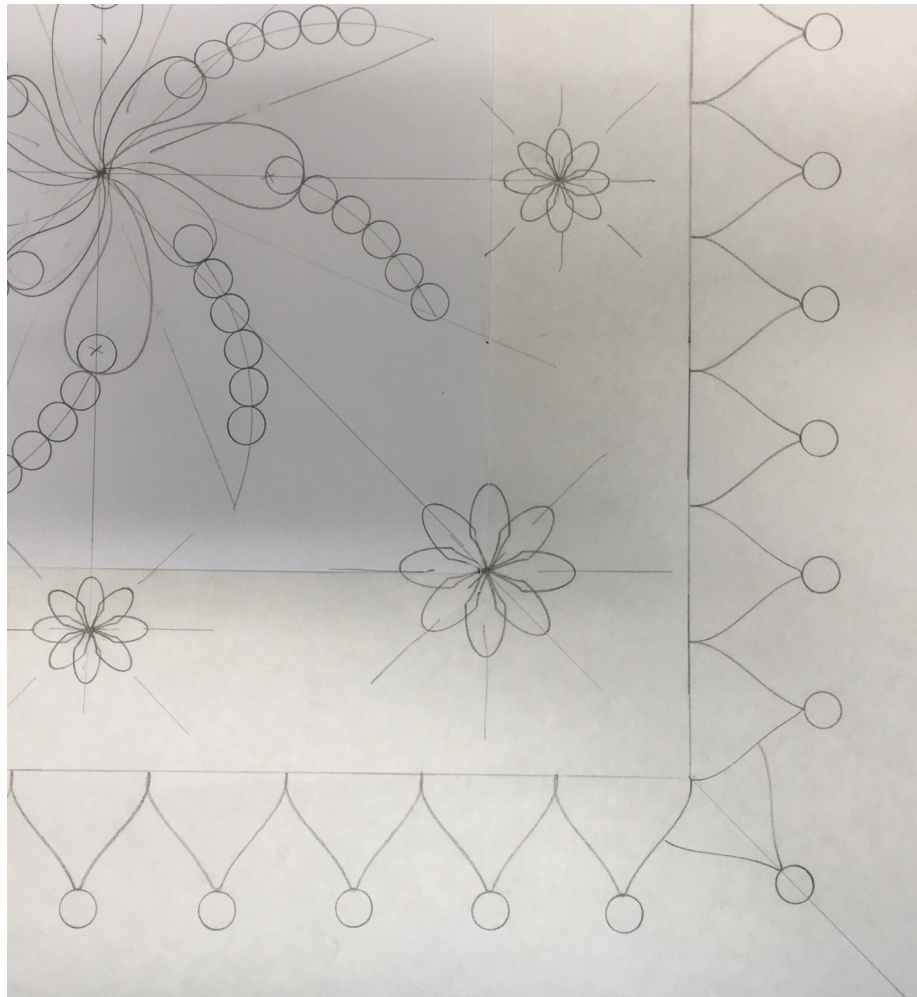

### Project Supplies:

18 1/2" Square for Center of Front

32" Square for Backing

1/2 yd. for Borders 4 - 4" x WOF

30" Square of batting

Thread

Gold Accredited Teacher

Donelle McAdams