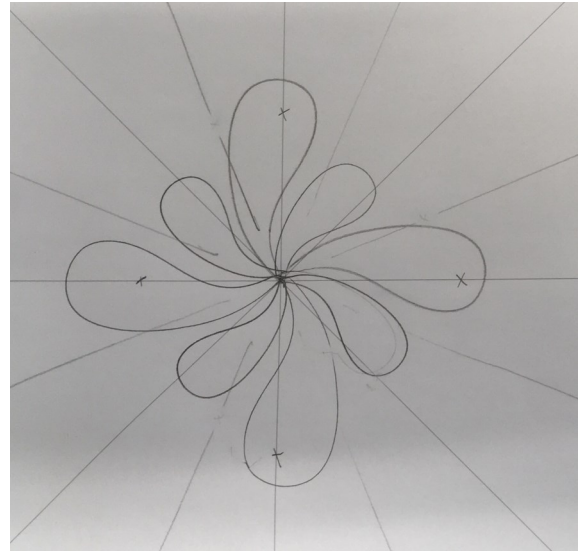

### Threads

- 40 wt. to 50 wt. for Quilting

[12 1/2" Centering Ruler by SEW BIZ](#)

[SENCB Side Threading Needles](#)

[Ruler Stickers](#)

[Clover Chaco Pen](#)

[Pounce Iron-Off Chalk](#)

#90 Top Stitch Needles

### Project Supplies:

18 1/2" Square for Center of Front

32" Square for Backing

1/2 yd. for Borders 4 - 4" x WOF

30" Square of batting

Thread

Gold Accredited Teacher

Donelle McAdams