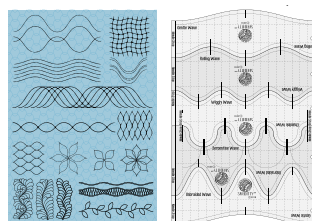

2pc Lotus & Pebbles

Use the small circles (1/2", 3/4", 1") to create bubbles, bead chains, circular arch fills, and more. From floral and Moroccan designs, both the pop-out ruler and interior shape provide many options.

SY-LOTUS*.....\$38.00

3pc Paradigm 60° Triangles

Inner and outer edges provide easy straight line stitching. Includes 60° angles to create a variety of angled and straight line motifs.

SY-PTRISSET*.....\$42.00

4pc Arc Collection

Great for leaf shapes, feather spines, point-to-point curves and edge-to-edge motifs. Two half-inch channel cutouts aid with continuous stitch-in-the-ditch and continuous one-inch mini arcs.

SY-ARCSET*.....\$52.75

5pc Wave Collection

Six wavelengths are included in this 5pc set. Create nautical and airy movement, woven rope, fencing, vines, wavy crosshatch, feather spines, edge-to-edge, and more.