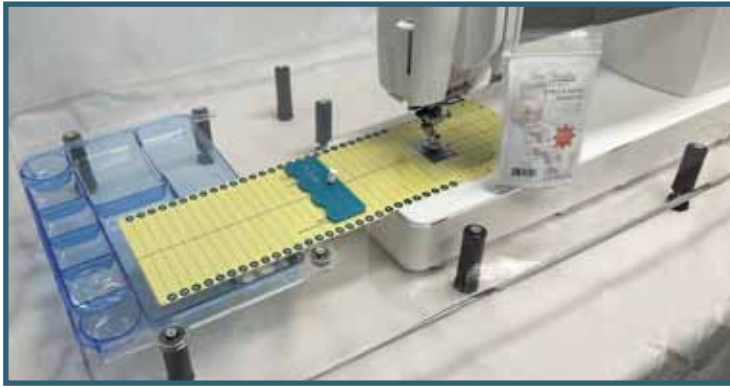

Sew Steady® Extension Tables

Next Generation 2.0 Wish Tables

Includes: 3 beveled edges, 9" x 14" blue notions tray, Universal Circles + Straights Tool with Mat and Polish Kit. Made for specified sewing machine, available in 2 sizes.

Wish 2.0: 22¹/₂" x 25¹/₂" SST-W2: $269⁰⁰
Giant Wish 2.0: 24" x 32" SST-GW2: $339⁰⁰