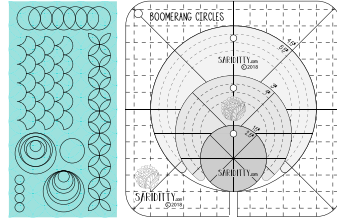

SARIDITTY Templates

About the Designer: SARIDITTY

Sarah Thomas is the creator, designer, artist and educator behind the scenes of SARIDITTY. She is also an international and national quilting, piecing, and thread educator, as well as a surface pattern designer. Sarah has taken all of her talents and has created a ruler collection, including Tracing Nibs (included with each ruler) and quilted design examples for each ruler shape (included on the packaging). She has also a new ruler grip solution called Glitter Grippers, which gives rulers and cutting templates a slip-resistant feature.

2pc Linear Channel Ruler

Use the 2" x 8" straight edge ruler for handheld control. Features 45 and 60 degree marks. The exterior channel ruler can be used to create piano keys in various widths.

SY-LNCHL*.....\$33.65