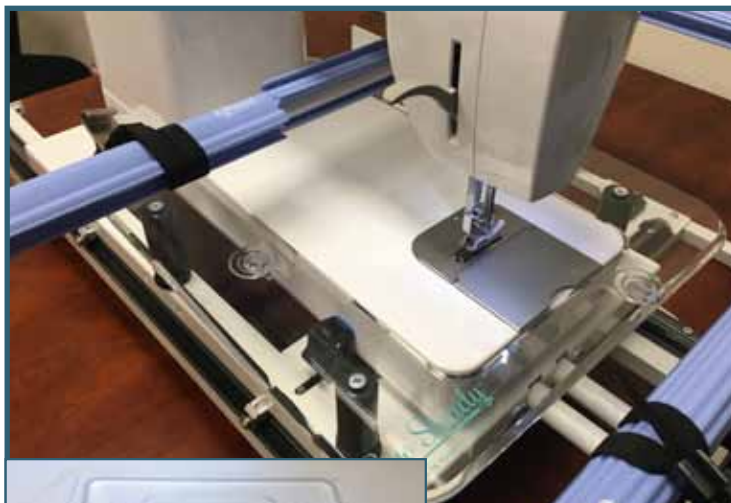

Sew Steady® Cabinet Inserts & Ruler Bases

**Ruler Bases:
Long Arm and
Domestic**

Our Ruler Bases are ideal for providing extra work space on either a domestic sewing machine or on a long arm machine, both of which should be sitting on a quilting frame with a platform.

Domestic: 13" x 13" ..... SST-DRB: $139⁰⁰

Long Arm: 15" x 16" ..... SST-LA: $139⁰⁰

Cabinet Insets and Inserts

Designed to fit your specific make and model of sewing machine and cabinet, Inserts and Inserts fill gaps around your sewing area, allowing you to work more efficiently and comfortably. Inserts rest on supports within the cabinet's opening, whereas Inserts have a lip to catch the cabinet's top. Cabinet opening size required when placing order.

Small Inserts and Inserts:

Cabinet opening length + width is less than 29"

Medium Inserts and Inserts:

Cabinet opening length + width is between 29" - 35"

Large Inserts and Inserts:

Cabinet opening length + width is between 36" - 41"

Extra Large Inserts and Inserts:

Cabinet opening length + width is 42" or greater

SST-SMALLINSERT $109.00

SST-MEDIUMINSERT $129.00

SST-LARGEINSERT $169.00

SST-XLARGEINSERT $199.00