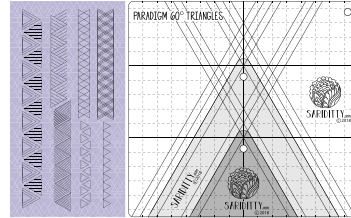

4pc Boomerang Circles

Use to add a variety of circle and rounded shapes to your quilt. Create circles, petals, orange peels, baptist fans, half circles, bursting circles, clamshells, and more.

SY-BMSET*.....\$46.00

SY-LOTUS*.....\$38.00

3pc Paradigm 60° Triangles

Inner and outer edges provide easy straight line stitching. Includes 60° angles to create a variety of angled and straight line motifs.

SY-PTRISSET*.....\$42.00