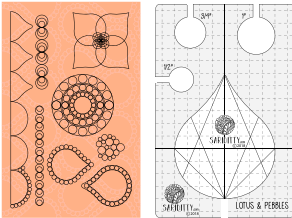

SARIDITTY Templates

About the Designer: SARIDITTY

Sarah Thomas is the creator, designer, artist and educator behind the scenes of SARIDITTY. She is also an international and national quilting, piecing, and thread educator, as well as a surface pattern designer. Sarah has taken all of her talents and has created a ruler collection, including Tracing Nibs (included with each ruler) and quilted design examples for each ruler shape (included on the packaging). She has also a new ruler grip solution called Glitter Grippers, which gives rulers and cutting templates a slip-resistant feature.

2pc Linear Channel Ruler

Use the 2" x 8" straight edge ruler for handheld control. Features 45 and 60 degree marks. The exterior channel ruler can be used to create piano keys in various widths.

SY-LNCHL*.....\$33.65

4pc Boomerang Circles

Use to add a variety of circle and rounded shapes to your quilt. Create circles, petals, orange peels, baptist fans, half circles, bursting circles, clamshells, and more.

SY-BMSET*.....\$46.00