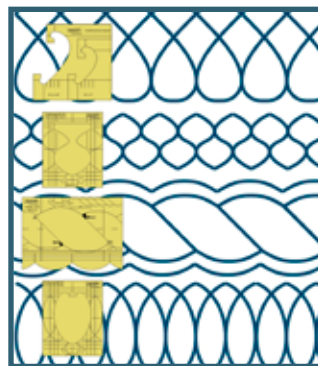

5pc Border Sampler Template Set

Create beautiful borders to compliment your quilt designs. Includes Continuous Rope and Echo 2.5C (2 1/2" x 5"), Continuous Borders Loop (2" x 3"), Continuous Borders Loop 2 (2" x 3") and 2pc. Continuous Heart Border Tools (3" x 1 1/2", 2" x 1").

WT-BS*..... $60.00