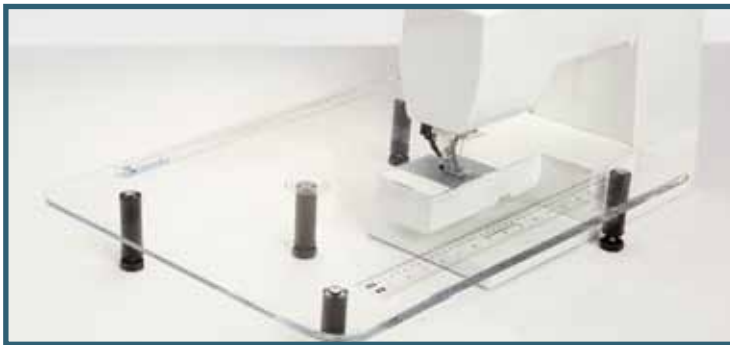

Basic Tables

High grade acrylic portable table with beveled front edge. Removable legs for transport and storage. Made for specified sewing machine.

Junior: 11¹/₂" x 15" ..... SST-J: $109⁰⁰
Large: 18" x 24" ..... SST-L: $149⁰⁰
Big: 24" x 24" ..... SST-B: $199⁰⁰
Giant: 24" x 32" ..... SST-G: $299⁰⁰