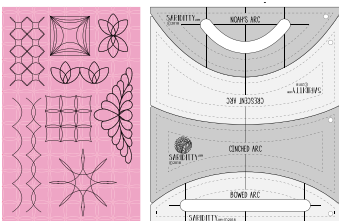

2pc Lotus & Pebbles

Use the small circles (1/2", 3/4", 1") to create bubbles, bead chains, circular arch fills, and more. From floral and Moroccan designs, both the pop-out ruler and interior shape provide many options.

SY-LOTUS*.....\$38.00

3pc Paradigm 60° Triangles

Inner and outer edges provide easy straight line stitching. Includes 60° angles to create a variety of angled and straight line motifs.

SY-PTRISSET*.....\$42.00