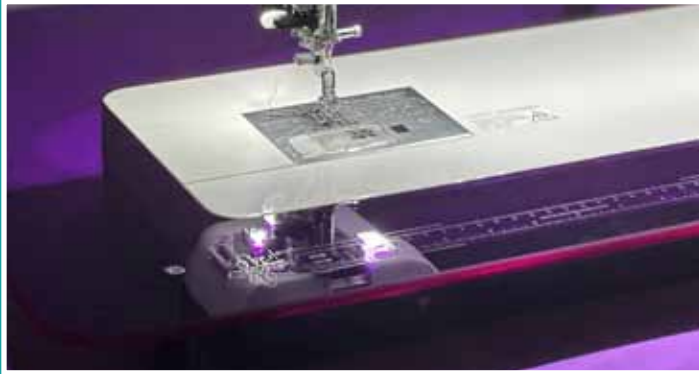

Sew Steady®

ELEVATE YOUR CREATIVITY

Best Sellers Catalog

April - June 2024

Colorful Tables

**NEW! Purple
Extension Table**
17³/₄" x 22¹/₂"
Details on Page 2